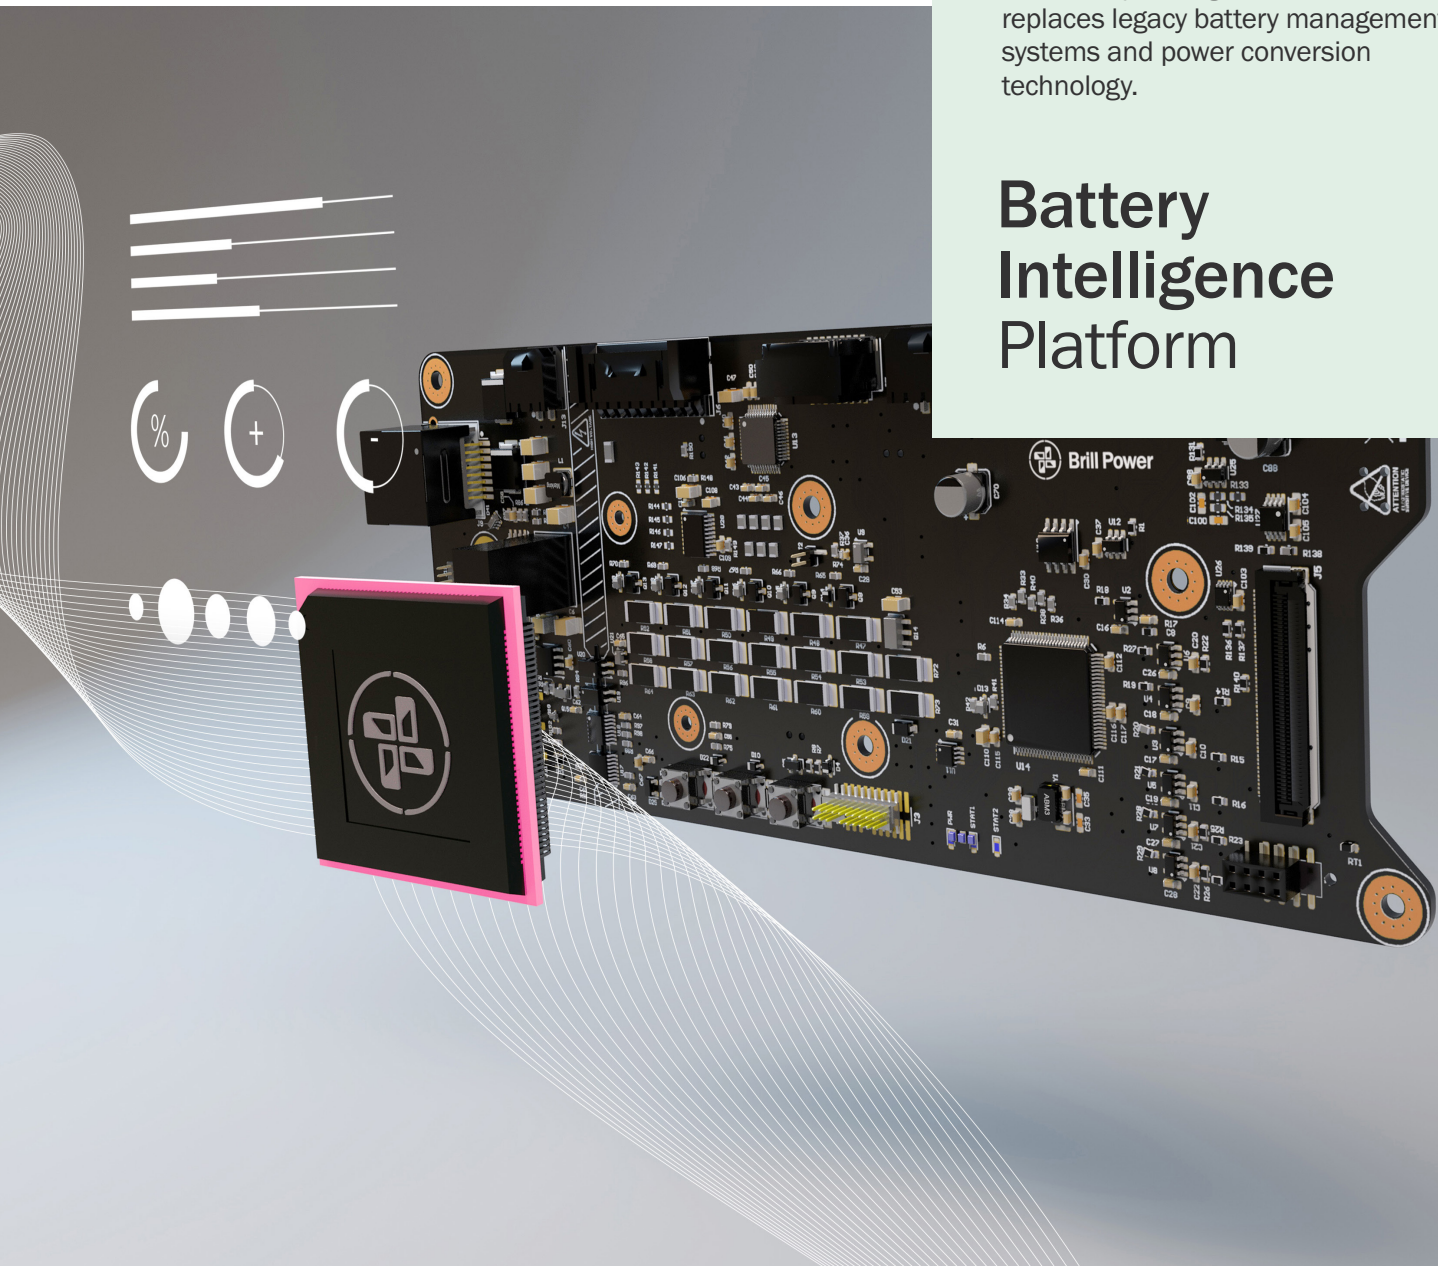

Brill Power

We make batteries perform
🌐 better, live 🔋 longer,
cost 📉 less and be more
♻️ sustainable.

Comprised of three key technologies the Battery Intelligence Platform replaces legacy battery management systems and power conversion technology.

Battery Intelligence Platform

Battery Management+
Step-change improvements in battery lifetime, performance and safety.

BrillCore

Universal Operating System
The world's first future-proof, hardware-agnostic Operating System for batteries.